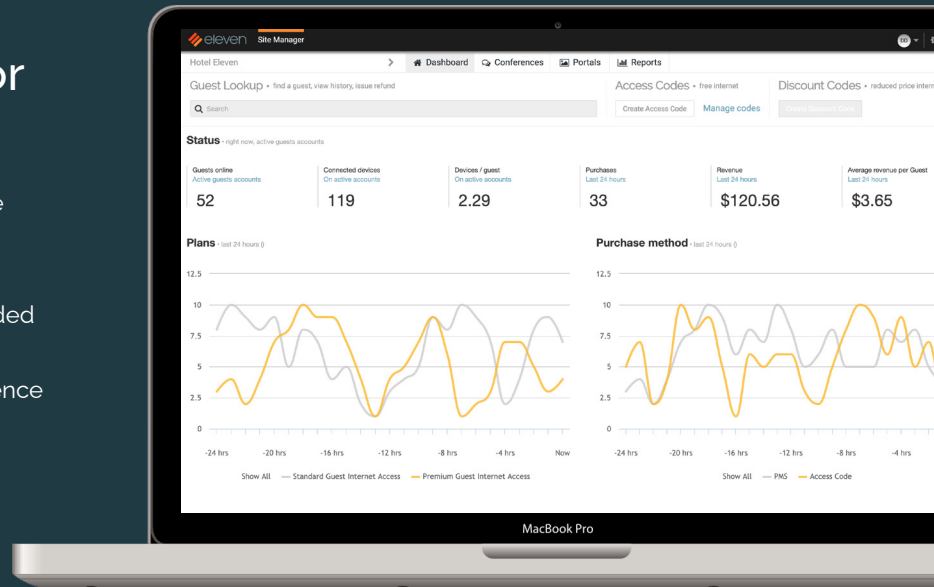

Actionable Reports & Analytics

Better manage the connected guest experience across multiple properties within a brand or portfolio with usage and revenue tracking, bandwidth allocation reports, and more. Analyze rich Wi-Fi data from single properties or groups from custom cloud-based dashboards.

ElevenOS has all of the tools to centrally manage Wi-Fi across disparate networks to deliver consistent portals and high performance at each property.

Streamline Your Deployments

ElevenOS integrates with leading hardware providers to streamline the complex wireless landscape and get you up and running quickly.

User-friendly Dashboard for Front Desk & Non-IT Staff

ElevenOS Site Manager provides a centralized console to access all of the features needed to optimize Wi-Fi at a single property or across all properties in a brand. Non-technical hotel staff can set up portals from branded templates, create access and discount codes, add or modify Internet plans and pricing and manage conference Wi-Fi all from a single, easy to use web interface.